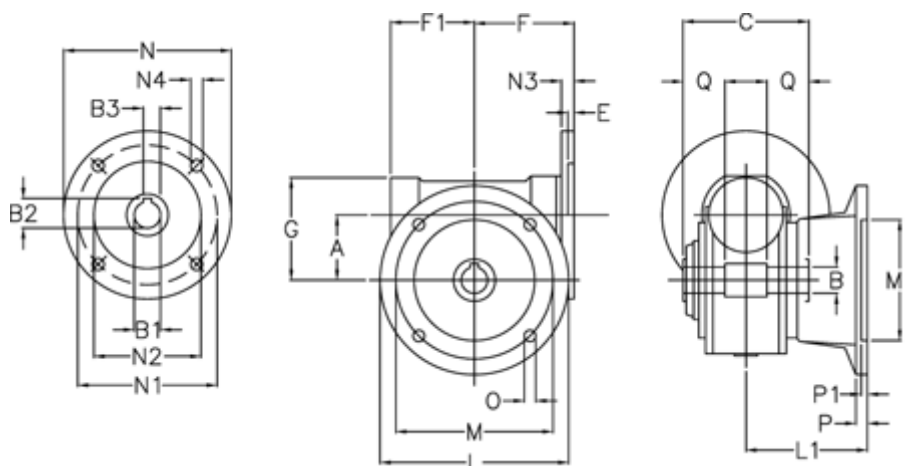

Article number: 390204907042210

Description: Worm gear
VF 49-F2-70-63B5

Measures

A	= 49.5	F1	= 63	N2	= 95
B	= 25 H7	G	= 80	N3	= 10.5
B1 E7	= 11	L	= 125	N4	= 9.5
B2	= 12.8	L1	= 85.5	O	= 10.5
B3 H9	= 4	M	= 90	P	= 12
C	= 82	M1	= 70	P1	= 10
E	= 3	N	= 140	Q	= 22.5
F	= 70	N1	= 115		